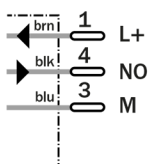

**for C-slot cylinders**  
Magnetic cylinder sensor

- Mountable from the top
- For all common used roundslot-cylinder e.g. Festo, SMC
- LED status indicator
- Connection cable or connector on cable
- Enclosure rating IP 67

**Dimensional drawing**

- 1 Connection
- 2 Display LED
- 3 Mounting screw
- 4 Position sensor element

**Connection type**

MZN1-06VPS-KPO

MZN1-06VPS-KRD

MZN1-06VPS-KUO

M8, 3-pin

M8, 3-pin, w/ kn. scr.

3 x 0.09 mm<sup>2</sup>

**See chapter Accessories**

Connector, M8, 3-pin