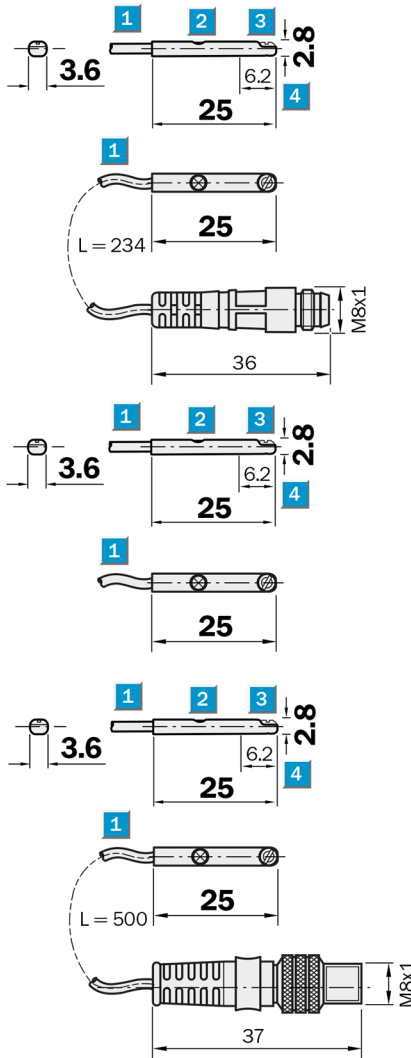

**for C-slot cylinders**  
Magnetic cylinder sensor

- Mountable from the top
- For all common used roundslot-cylinder e.g. Festo, SMC
- LED status indicator
- Connection cable or connector on cable
- Enclosure rating IP 67

**Dimensional drawing**

- 1 Connection
- 2 Display LED
- 3 Mounting screw
- 4 Position sensor element

**Connection type**

MZN1-06VPS-KPO

MZN1-06VPS-KRD

MZN1-06VPS-KUO

M8, 3-pin

M8, 3-pin, w/ kn. scr.

3 x 0.09 mm<sup>2</sup>

**See chapter Accessories**

Connector, M8, 3-pin