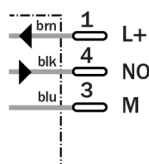

**for C-slot cylinders**  
Magnetic cylinder sensor

- Mountable from the top
- For all common used roundslot-cylinder e.g. Festo, SMC
- LED status indicator
- Connection cable or connector on cable
- Enclosure rating IP 67

**Dimensional drawing**

- 1 Connection
- 2 Display LED
- 3 Mounting screw
- 4 Position sensor element

**Connection type**

MZN1-06VPS-KPO

MZN1-06VPS-KRD

MZN1-06VPS-KUO

M8, 3-pin

M8, 3-pin, w/ kn. scr.

3 x 0.09 mm<sup>2</sup>

**See chapter Accessories**

Connector, M8, 3-pin