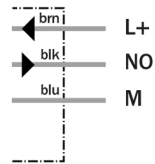

**for C-slot cylinders**  
Magnetic cylinder sensor

- Mountable from the top
- For all common used roundslot-cylinder e.g. Festo, SMC
- LED status indicator
- Connection cable or connector on cable
- Enclosure rating IP 67

**Dimensional drawing**

- 1 Connection
- 2 Display LED
- 3 Mounting screw
- 4 Position sensor element

**Connection type**

MZN1-06VPS-KPO

MZN1-06VPS-KRD

MZN1-06VPS-KUO

M8, 3-pin

M8, 3-pin, w/ kn. scr.

3 x 0.09 mm<sup>2</sup>

**See chapter Accessories**

Connector, M8, 3-pin